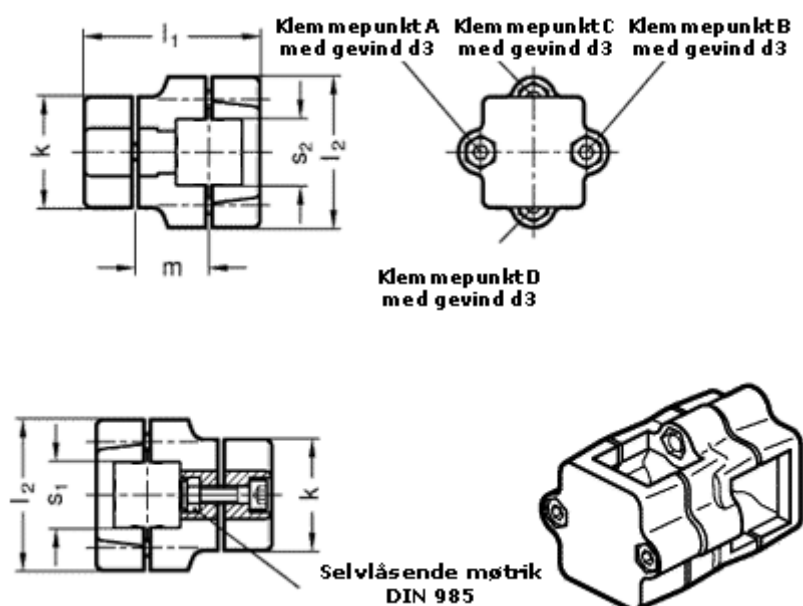

Article number: 20134V20V20502BL
Description: E+G Two-way Connector
GN134-V20-V20-50-2-BL

Measures

Adjustable clamp lever = GN 911-M 8-35 have to be ordred separately

d3	= M 8
k	= 50
l1	= 79.5
l2	= 68
m	= 33.5
s1	= 20
s2	= 20